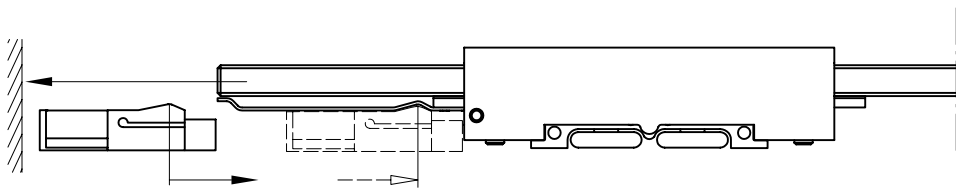

Montageanleitung AGILE 50 Deckenmontage

Mounting instructions AGILE 50 ceiling fixing

Zielpad (2D): F:\DATEN\DETAIL\
Quellpad (3D): F:\DATEN\MONTAGEANLEITUNG\8-07\AGILE-50\DeckenStopper-mont.dwg