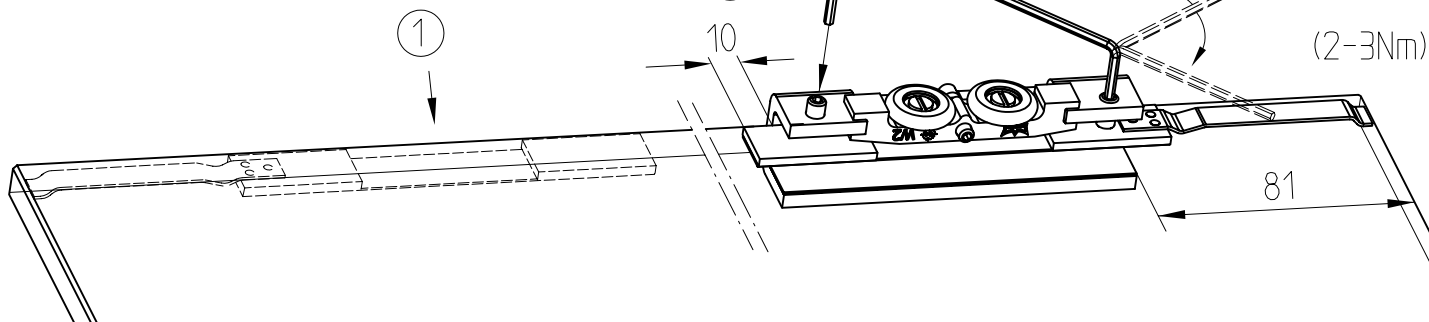

Montageanleitung AGILE 50 Deckenmontage

Mounting instructions AGILE 50 ceiling fixing

3mm

②

10

180°-225°
oder 1/2-→3/4
Umdrehungen
180°-225°
or 1/2-→3/4
rotations

(2-3Nm)

81