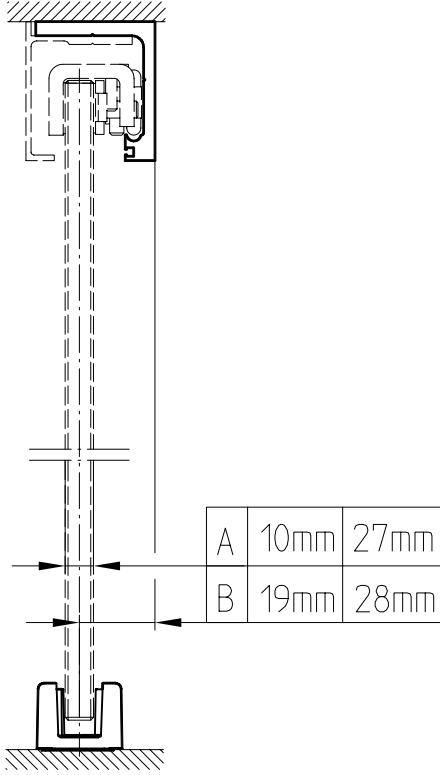

Montageanleitung AGILE 50 Deckenmontage

Mounting instructions AGILE 50 ceiling fixing

3mm

②

10

180°-225°
oder 1/2-→3/4
Umdrehungen
180°-225°
or 1/2-→3/4
rotations

(2-3Nm)

81

2.

Montageanleitung AGILE 50 Deckenmontage
 Mounting instructions AGILE 50 ceiling fixing

Zielpfad (2D): F:\DATEN\DETAIL\
 Quellpfad (3D): F:\DATEN\MONTAGEANLEITUNG\8-07\AGILE-50\80721500455.DWG

Montageanleitung AGILE 50 Deckenmontage
Mounting instructions AGILE 50 ceiling fixing