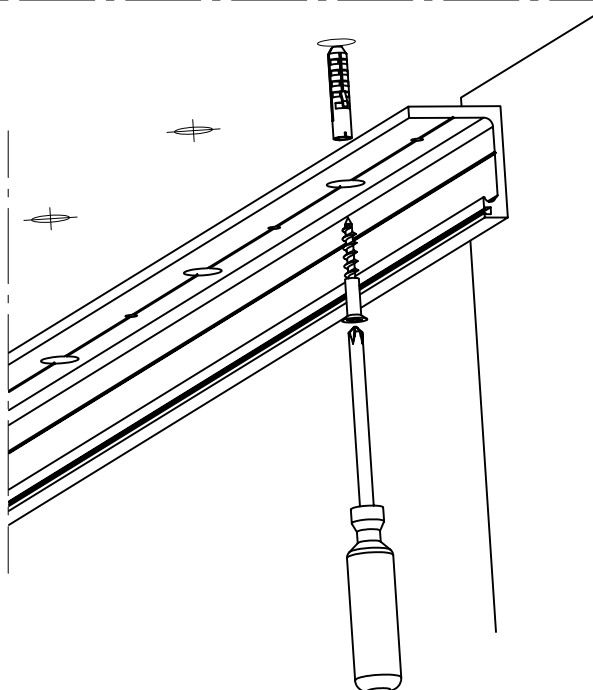

Montageanleitung AGILE 50 Deckenmontage

Mounting instructions AGILE 50 ceiling fixing

3mm

②

10

180°-225°
oder 1/2-→3/4
Umdrehungen
180°-225°
or 1/2-→3/4
rotations

(2-3Nm)

81

2.

Montageanleitung AGILE 50 Deckenmontage
 Mounting instructions AGILE 50 ceiling fixing

Zielpfad (2D): F:\DATEN\DETAIL\
 Quellpfad (3D): F:\DATEN\MONTAGEANLEITUNG\8-07\AGILE-50\80721500455.DWG

Montageanleitung AGILE 50 Deckenmontage
Mounting instructions AGILE 50 ceiling fixing