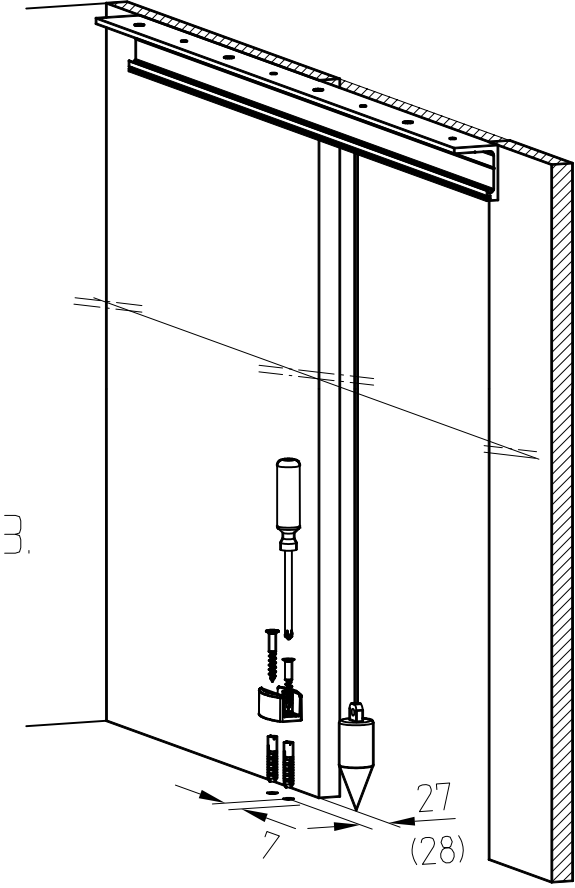

Montageanleitung AGILE 50 Deckenmontage

Mounting instructions AGILE 50 ceiling fixing

3mm

②

10

180°-225°
oder 1/2-→3/4
Umdrehungen
180°-225°
or 1/2-→3/4
rotations

(2-3Nm)

81

2.

Montageanleitung AGILE 50 Deckenmontage
 Mounting instructions AGILE 50 ceiling fixing

Zielpfad (2D): F:\DATEN\DETAIL\
 Quellpfad (3D): F:\DATEN\MONTAGEANLEITUNG\8-07\AGILE-50\80721500455.DWG

Montageanleitung AGILE 50 Deckenmontage
Mounting instructions AGILE 50 ceiling fixing