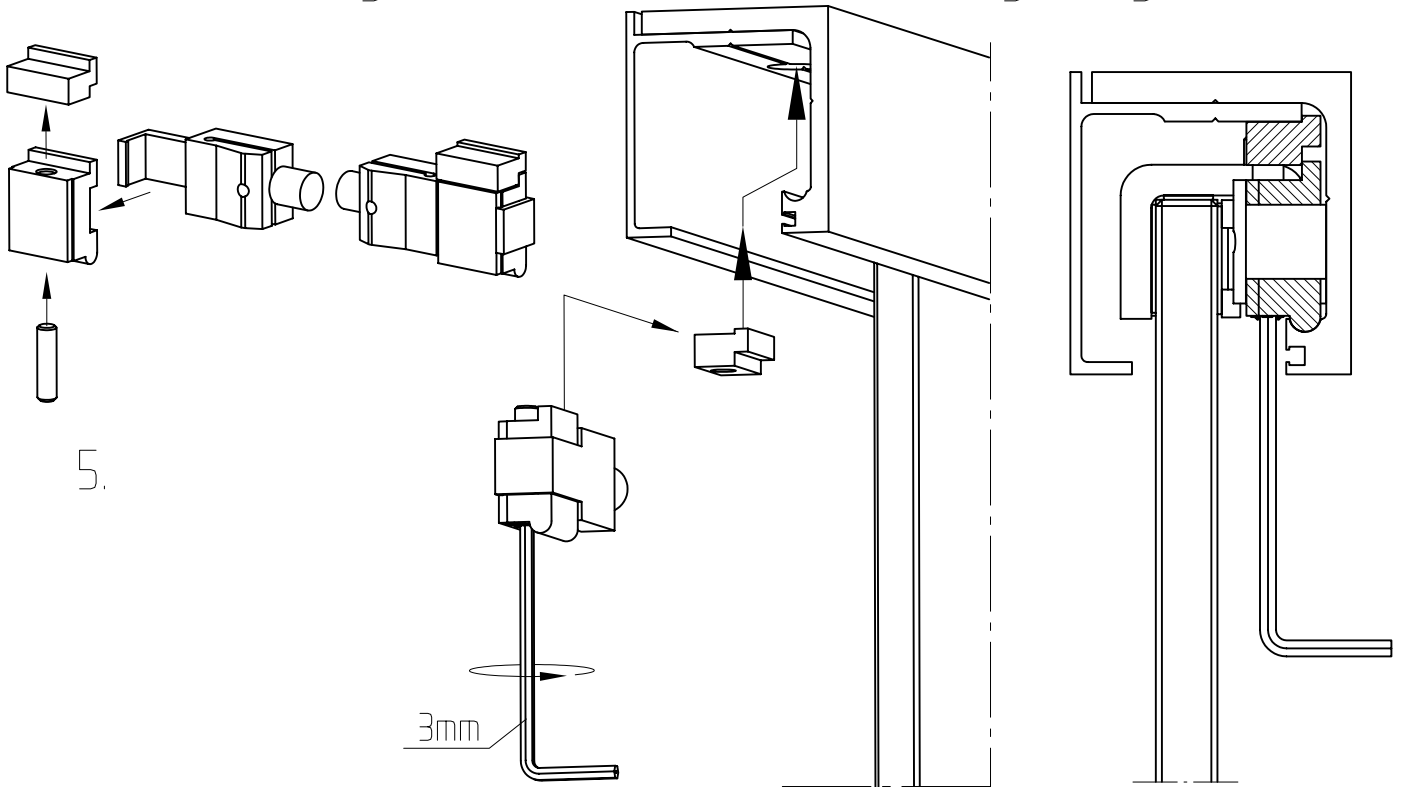

Montageanleitung AGILE 50 Deckenmontage

Mounting instructions AGILE 50 ceiling fixing

Zielpad (2D): F:\DATEN\DETAIL\
Quellpad (3D): F:\DATEN\MONTAGEANLEITUNG\8-07\AGILE-50\DeckenStopper-mont.dwg