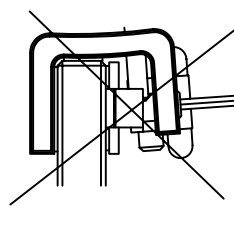

Montageanleitung AGILE 50 Deckenmontage

Mounting instructions AGILE 50 ceiling fixing

3mm

②

10

180°-225°
oder 1/2-→3/4
Umdrehungen
180°-225°
or 1/2-→3/4
rotations

(2-3Nm)

81