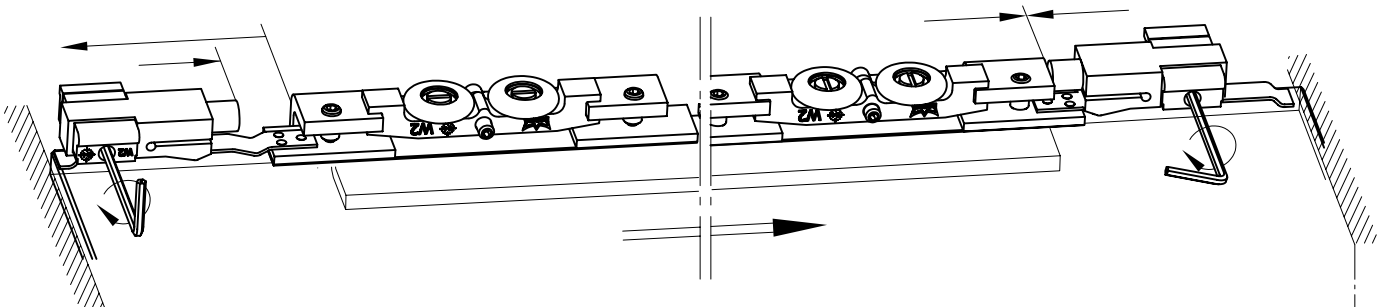

Montageanleitung AGILE 50 Deckenmontage

Mounting instructions AGILE 50 ceiling fixing

Zielpad (2D): F:\DATEN\DETAIL\
Quellpad (3D): F:\DATEN\MONTAGEANLEITUNG\8-07\AGILE-50\DeckenStopper-mont.dwg