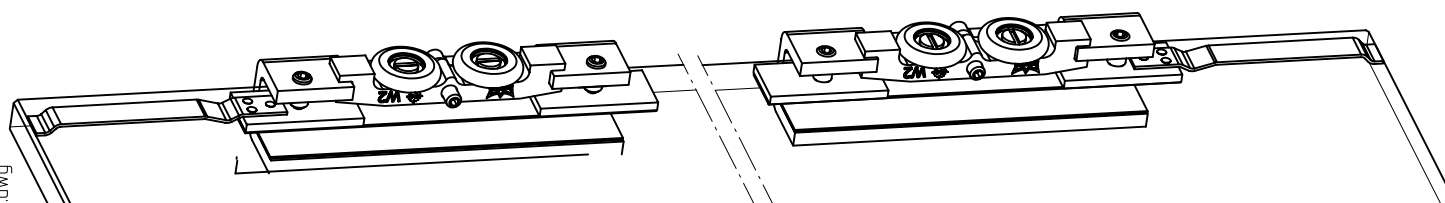

Montageanleitung AGILE 50 Deckenmontage

Mounting instructions AGILE 50 ceiling fixing

3mm

②

10

180°-225°
oder 1/2-→3/4
Umdrehungen
180°-225°
or 1/2-→3/4
rotations

(2-3Nm)

81