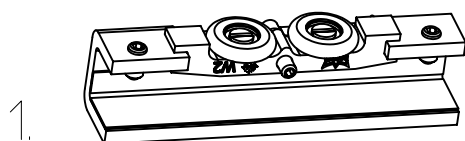

Montageanleitung AGILE 50 Deckenmontage

Mounting instructions AGILE 50 ceiling fixing

3mm

②

10

180°-225°
oder 1/2-→3/4
Umdrehungen
180°-225°
or 1/2-→3/4
rotations

(2-3Nm)

81