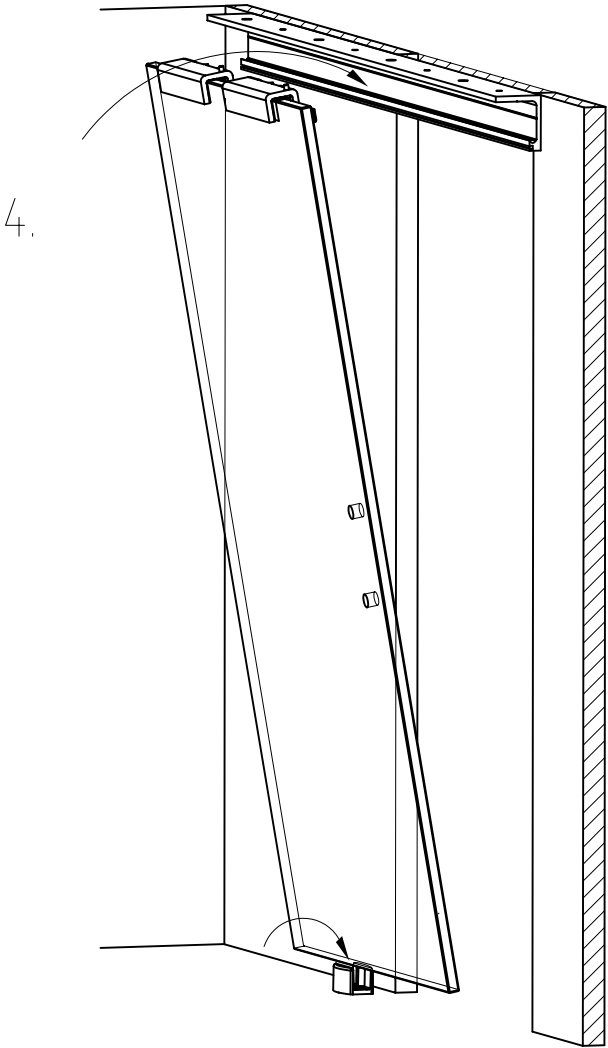

Montageanleitung AGILE 50 Deckenmontage
Mounting instructions AGILE 50 ceiling fixing

Zielpfad (2D): F:\DATEN\DETAIL\
Quellpfad (3D): F:\DATEN\MONTAGEANLEITUNG\8-07\AGILE-50\80721500455.DWG